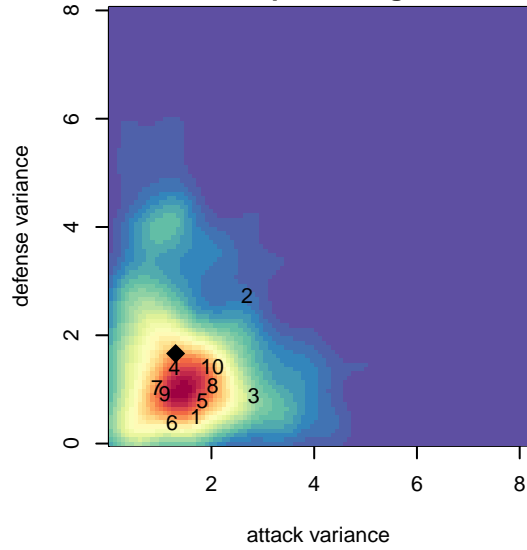

Wenatchee FC G04

Wenatchee FC
 Wenatchee, WA
 G04 total strength=1054
 attack=2.76 defense=2.1
 fall league = PSPL Classic 1 – East U14
 spr league = Spr PSPL EWA – '04 Classic 1 – I
 notes= Rodriguez 2015–6

alt names used:
 Wenatchee FC G04 Vasquez

Venues played:
 2017 PSPL Classic 1 – East U14
 2017 Spr PSPL EWA – '04 Classic 1 – East U1

**attack and defense variance (black dot)
relative to other teams
and top 10 in region**