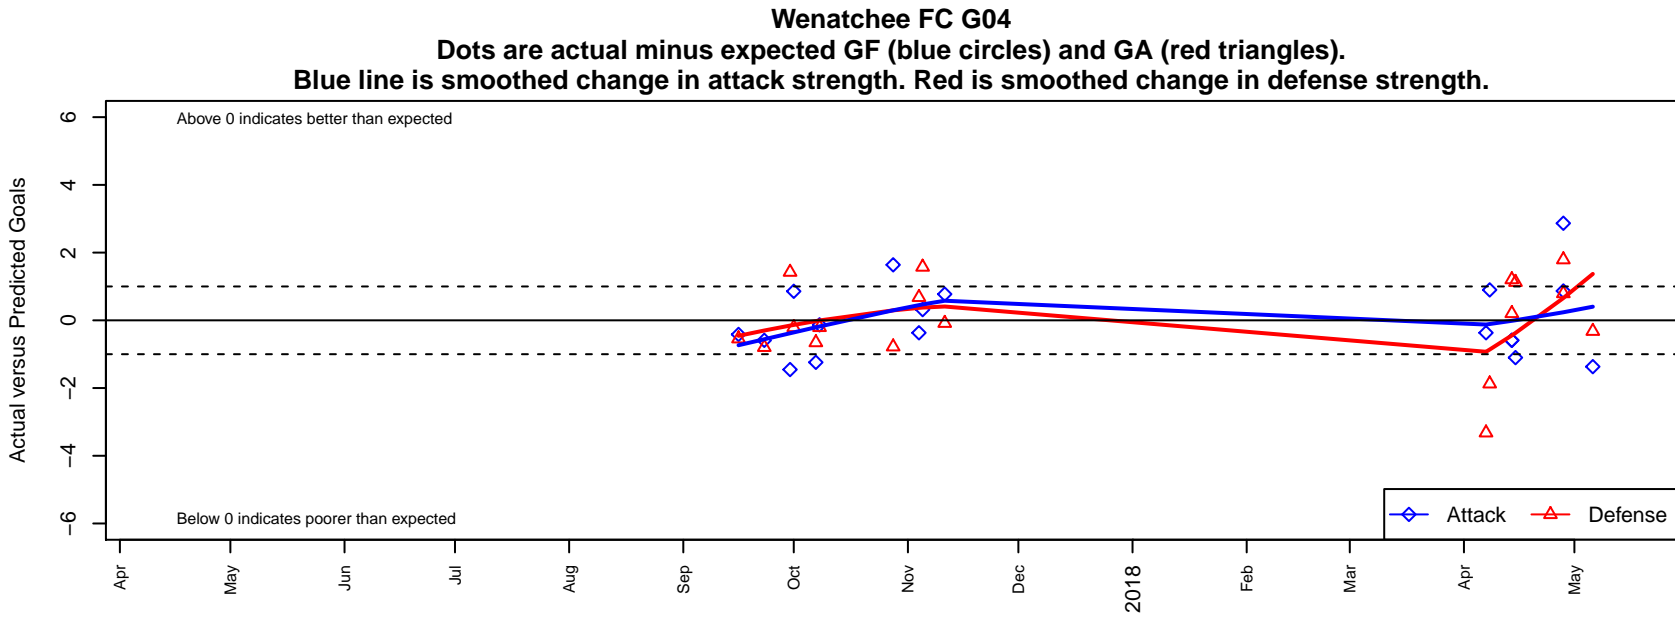

**attack and defense variance (black dot)
relative to other teams
and top 10 in region**

**attack and defense rating
relative to others at age
and all opponents in last 13 months**

Wenatchee FC G04

Wenatchee FC
Wenatchee, WA
G04 total strength=1054
attack=2.76 defense=2.1
fall league = PSPL Classic 1 – East U14
spr league = Spr PSPL EWA – '04 Classic 1 – I
notes= Rodriguez 2015–6

alt names used:
Wenatchee FC G04 Vasquez

Venues played:
2017 PSPL Classic 1 – East U14
2017 Spr PSPL EWA – '04 Classic 1 – East U1